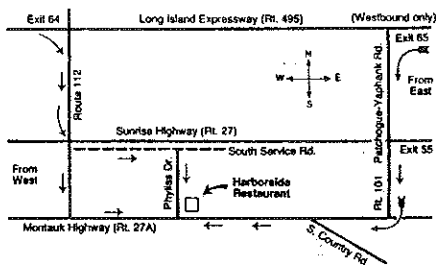

Open 7 Days a Week at 11:30 a.m.

rating by Barbara Rader, Newsday

Phyllis Drive at East Main Street
Patchogue, New York • 654-9290

**LOUIS
JORDAN**
1908-1975

Born on 8th July 1908 in Brinkley, Arkansas, the son of a music teacher, Louis Jordan started his career in a traveling vaudeville show. In the furtherance of his musical future he travelled first to Philadelphia, then to New York performing as sideman, playing the alto sax, and singing with numerous bands including the Charlie Gaines, Clarence Williams and Chick Webb orchestras.

He began his solo career in 1938. Leading his own combo, The Tympany Five, he started to forge his individual style as showman, comic, entertainer and leader. The Tympany Five (although his pool of artists was larger) began to record for Decca in 1939. During Jordan's time with Decca he produced over two hundred sides, many making the charts. Throughout that time the band enjoyed themselves and many talents were nurtured. "In the Tympany Five, the trumpets had real fun," Kurt Mohr later reminisced. Bill Jennings, Aaron Izenhall, Bill Doggett, Wild Bill Davis and Bob Mitchell all spent time as part of the Five. And upfront there was always Louis. He could croon, he could scat and his songs covered an enormous range. His satirical lyrics did not fight shy of covering the problems of being black and his group became a major attraction both on disc and on radio. His brilliant vocals and comic asides fire the popular imagination.

Major hits of that time were: **Caledonia, My Baby Said Yes**, with Bing Crosby (1945); **GI Jive, Is You Is Or Is You Ain't My Baby** (sold a million), **Choo, Choo Ch'boogie** (1946); **Open the Door Richard** (1947); **Baby It's Cold Outside**, with Ella Fitzgerald and **Saturday Night Fish Fry** (1949)

Jordan left Decca just before the rise of Bill Haley, when **Rock Around the Clock** saw the popular beginnings of Rock-and-Roll. In 1954 he signed with Eddie Messner's Aladdin label for two years before joining Mercury in 1956. 1961 saw Louis with Morty Croff's Warwick Records after which he moved on to Ray Charles' Tangerine label in the mid-sixties and 1968 brought him to Paul Gayton's Los Angeles-based Pzazz company.

Louis Jordan's style, though rooted in blues and jazz, encompassed jump, boogie, the calypso, rumbas and ballads. Although it was as an entertainer that Louis Jordan wanted to be remembered — "I want to play for the people," he said — the importance of his work as one of the fathers of Rock-and-Roll has been acknowledged by many later performers including Ray Charles and Chuck Berry: "If I had to work with anyone through Eternity, it would be Louis Jordan."

He died in Los Angeles of a heart attack on 4th February 1975.

Gateway
PLAYHOUSE

Gift Certificates...

Your Ticket to Gift Giving!

- Anniversaries ◆ Holidays
- Birthdays ◆ Any Occasion

Call 516 ♦ 286 ♦ 1133