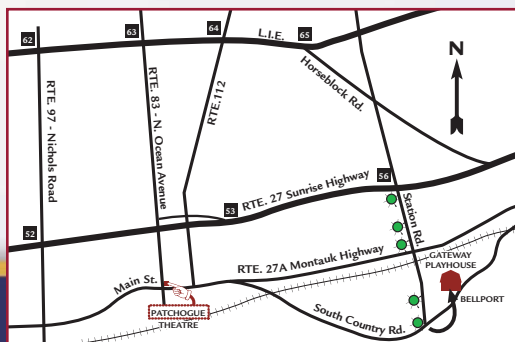

HERE'S WHERE TO FIND US...

For detailed directions, visit the homepage at www.gatewayplayhouse.com

What Can You Expect On Your Trip To A Gateway Show?

An unforgettable time at the theater.